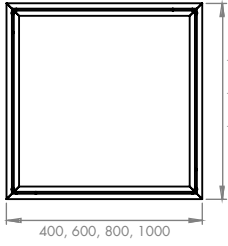

Linear Series DIO 7090

DIODO

110°

www.diodo.com.tr

Materyal:	Alüminyum Ekstrüzyon
Işık Kaynağı:	SMD LED
Güç:	40W, 50W, 70W, 90W
Işık Renkleri:	2700K, 3000K, 3500K, 4000K, 5000K, 6500K
Renksel Geri Verim İndeksi (CRI):	80+, 90+
Reflektör Açısı:	110°
Çalışma Gerilimi:	220-240V / 50-60Hz
Gövde Boya Tipi:	Elektrostatik Toz Boya
IP Koruma Sınıfı:	IP20
Montaj Tipi:	Sarkıt, Sıva Üzeri
Menşei:	Türkiye
Garanti:	5 Yıla kadar

Body Material:	Aluminum Extrusion
Light Source:	SMD LED
Power:	40W, 50W, 70W, 90W
Light Color (CCT):	2700K, 3000K, 3500K, 4000K, 5000K, 6500K
Color Rendering Index (CRI):	80+, 90+
Beam Angle:	110°
Mains Voltage:	220-240V / 50-60Hz
Painting Type:	Electrostatic Powder Coating
IP Protection Glass:	IP20
Installation:	Suspended, Surface Mounted
Origin:	Turkey
Warranty:	Up to 5 years