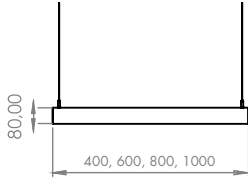

Linear Series DIO 7090

DIODO

110°

www.diodo.com.tr

Materyal:	Alüminyum Ekstrüzyon
Işık Kaynağı:	SMD LED
Güç:	40W, 50W, 70W, 90W
Işık Renkleri:	2700K, 3000K, 3500K, 4000K, 5000K, 6500K
Renksel Geri Verim İndeksi (CRI):	80+, 90+
Reflektör Açısı:	110°
Çalışma Gerilimi:	220-240V / 50-60Hz
Gövde Boya Tipi:	Elektrostatik Toz Boya
IP Koruma Sınıfı:	IP20
Montaj Tipi:	Sarkıt, Sıva Üzeri
Menşei:	Türkiye
Garanti:	5 Yıla kadar

Body Material:	Aluminum Extrusion
Light Source:	SMD LED
Power:	40W, 50W, 70W, 90W
Light Color (CCT):	2700K, 3000K, 3500K, 4000K, 5000K, 6500K
Color Rendering Index (CRI):	80+, 90+
Beam Angle:	110°
Mains Voltage:	220-240V / 50-60Hz
Painting Type:	Electrostatic Powder Coating
IP Protection Glass:	IP20
Installation:	Suspended, Surface Mounted
Origin:	Turkey
Warranty:	Up to 5 years