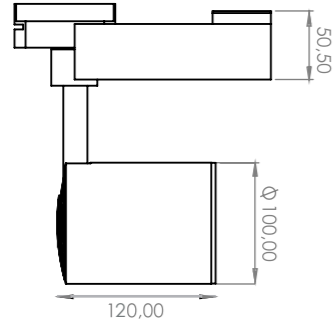

Track Mounted Series DIO 1170

DIODO

Materyal:	Alüminyum Döküm Gövde
Işık Kaynağı:	COB LED
Güç:	30W, 40W
Işık Renkleri:	2700K, 3000K, 3500K, 4000K, 5000K, 6500K
Renksel Geri Verim İndeksi (CRI):	80+, 90+
Reflektör Açısı:	14, 36, 60°
Çalışma Gerilimi:	220-240V / 50-60Hz
Gövde Boya Tipi:	Elektrostatik Toz Boya
IP Koruma Sınıfı:	IP20
Montaj Tipi:	Ray
Menşei:	Türkiye
Garanti:	5 Yıla kadar

Body Material:	Die-cast Aluminum Body
Light Source:	COB LED
Power:	30W, 40W
Light Color (CCT):	2700K, 3000K, 3500K, 4000K, 5000K, 6500K
Color Rendering Index (CRI):	80+, 90+
Beam Angle:	14, 36, 60°
Mains Voltage:	220-240V / 50-60Hz
Painting Type:	Electrostatic Powder Coating
IP Protection Glass:	IP20
Installation:	Track Mounted
Origin:	Turkey
Warranty:	Up to 5 years

Track Mounted Series DIO 1170

DIODO

CODE	SOCKET TYPE	WATT	DRIVER CURRENT	LUMEN
1171	Monofaze	30 Watt	700 mA	3150 lm
1172	Monofaze	40 Watt	900 mA	4200 lm
1173	Trifaze	30 Watt	700 mA	3150 lm
1174	Trifaze	40 Watt	900 mA	4200 lm

AKSESUARLAR / ACCESSORIES

Kamaşma Önleyici / Antiglare Screen

Işık Siperi / Visor

Petekli Filtre / Honeycomb Filter

Yönlendirici Flap / Barn Door