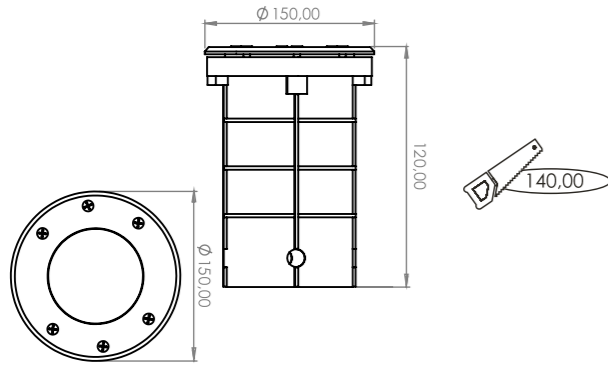

Outdoor Luminaires Series
DIO 14090

DIODO

Outdoor Luminaires Series
DIO 14090

DIODO

Materyal:	Alüminyum Döküm Gövde, Paslanmaz Ön Çerçeve
Işık Kaynağı:	Power LED
Güç:	9W, 12W, 18W
Işık Renkleri:	2700K, 3000K, 3500K, 4000K, 5000K, 6500K
Renksel Geri Verim İndeksi (CRI):	80+, 90+
Reflektör Açısı:	15, 36, 60°
Çalışma Gerilimi:	220-240V / 50-60Hz
Gövde Boya Tipi:	Elektrostatik Toz Boya
IP Koruma Sınıfı:	IP65
Montaj Tipi:	Sıva Altı Kazıklı, Sıva Üzeri Rozanslı
Menşei:	Türkiye
Garanti:	3 Yıla kadar

Body Material:	Die-cast Aluminum Body, Stainless Front Panel
Light Source:	Power LED
Power:	9W, 12W, 18W
Light Color (CCT):	2700K, 3000K, 3500K, 4000K, 5000K, 6500K
Color Rendering Index (CRI):	80+, 90+
Beam Angle:	15, 36, 60°
Mains Voltage:	220-240V / 50-60Hz
Painting Type:	Electrostatic Powder Coating
IP Protection Glass:	IP65
Installation:	Recessed
Origin:	Turkey
Warranty:	Up to 3 years

CODE	WATT	DRIVER CURRENT	LUMEN
14091	9 Watt	350 mA	1350 lm
14092	12 Watt	350 mA	1800 lm
14093	18 Watt	350 mA	2700 lm